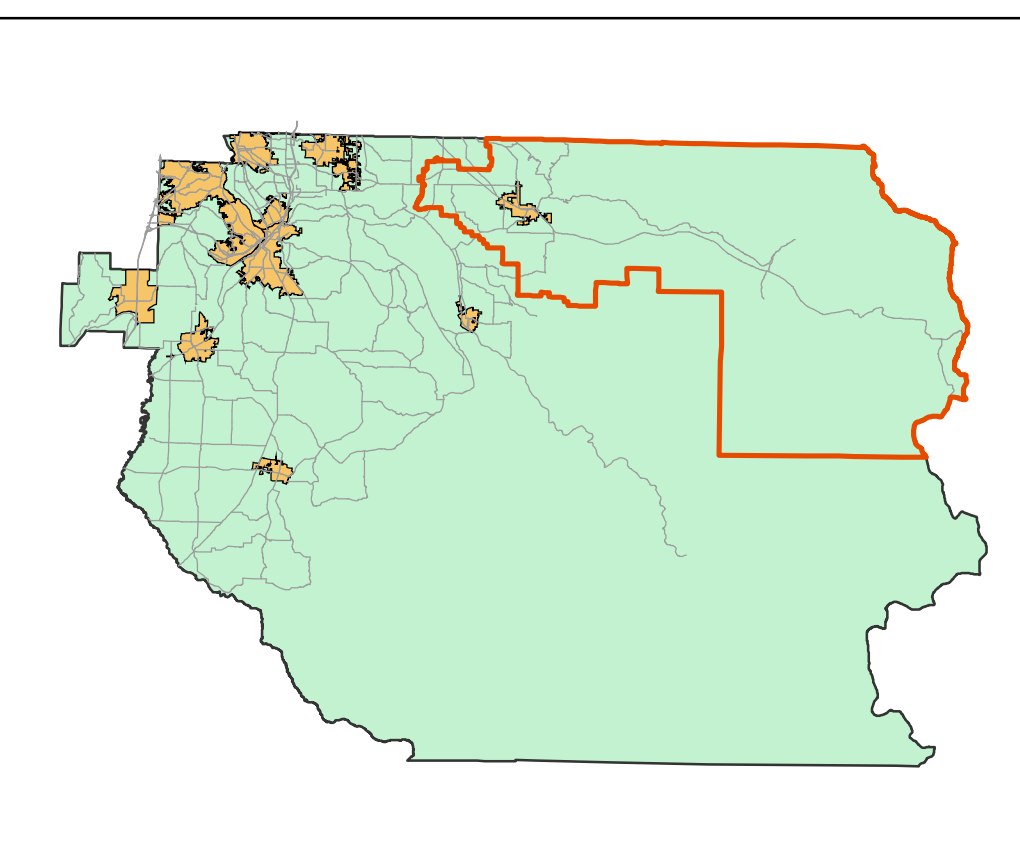

Oregon Trail School District

Sandy - West Elementary

Map Description

- School Locations
- Sandy Attendance Area
- Kelso Attendance Area
- Firwood Attendance Area
- Oregon Trail School District
- Lakes, Rivers & Creeks